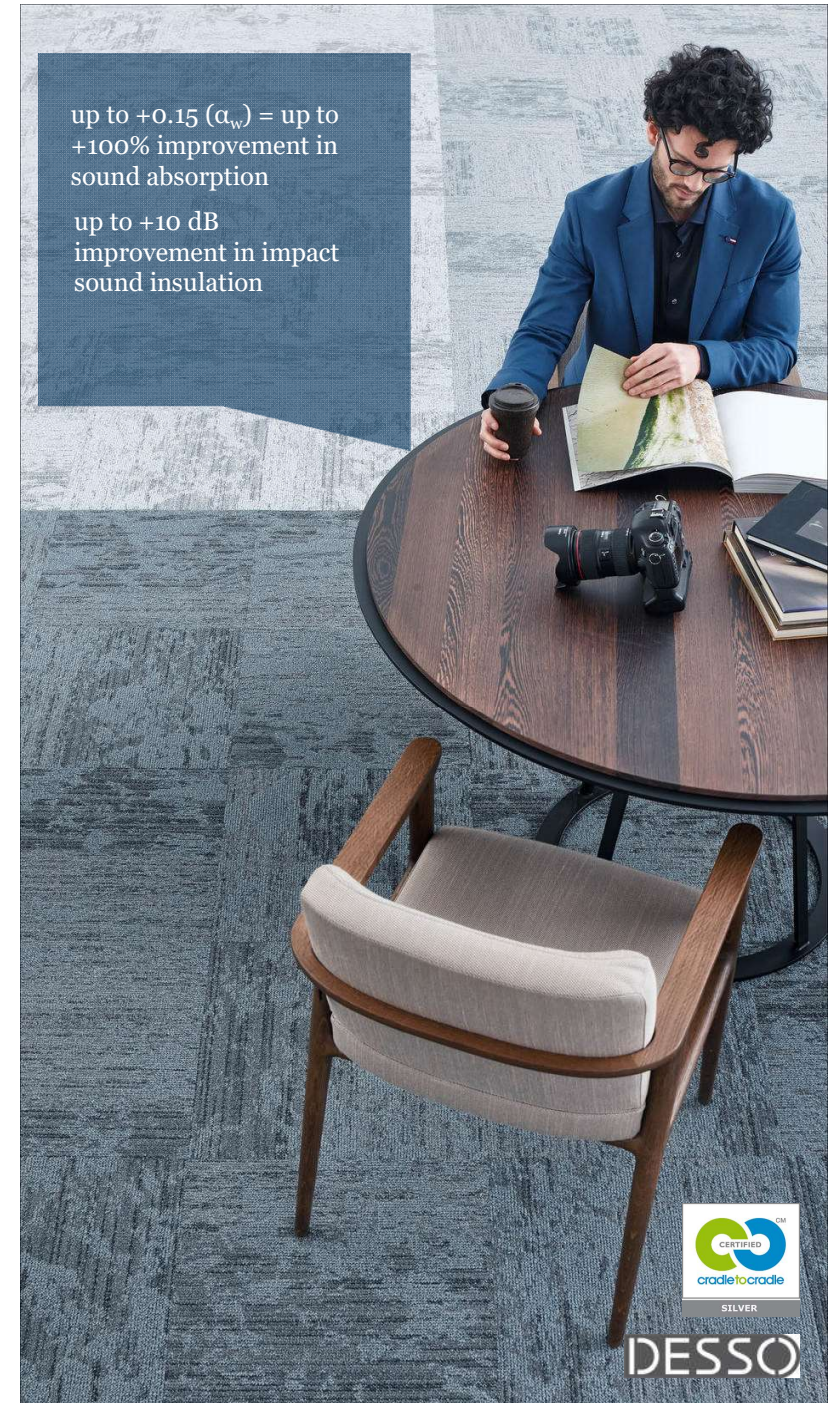

FUNCTIONALITY

Products that not only look good but deliver on performance & functionality is our commitment:

SoundMaster Acoustic Solution:

- Improved Sound Transmission and Sound Absorption
- Delivers underfoot Comfort and Thermal properties